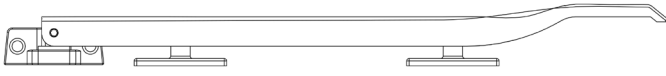

CODE

JW77

DESCRIPTION

Modern Non Lockable Casement Stay

STANDARDS

PRODUCT SPECIFICATION

- Zinc
- Internal use only
- EJMA fittings
- Flat fittings
- Not compliant with weather sealed windows

TECHNICAL DRAWING