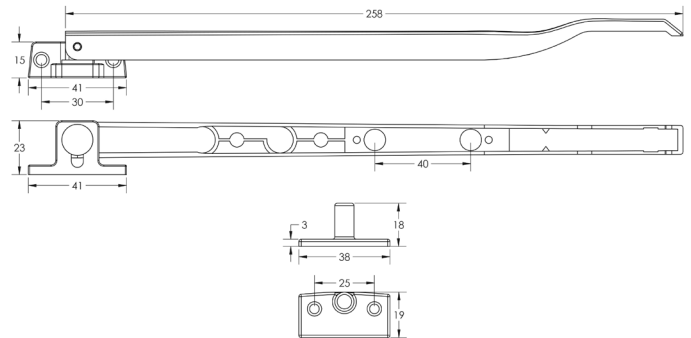

CODE

JW77

DESCRIPTION

Modern Non Lockable Casement Stay

STANDARDS

PRODUCT SPECIFICATION

- Zinc
- Internal use only
- EJMA fittings
- Flat fittings
- Not compliant with weather sealed windows

TECHNICAL DRAWING