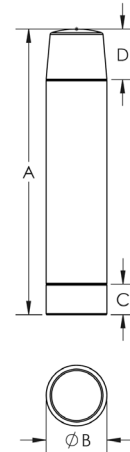

CODE

JV9559A JV9559B

DESCRIPTION

Cylinder Wall Mounted Door Stop - Without Rose

STANDARDS

PRODUCT SPECIFICATION

- Brass

TECHNICAL DRAWING

FINISHES

-  Polished Brass
-  Polished Chrome
-  Satin Chrome

CODE	A	B	C	D
JV9559A	70mm	15mm	7.5mm	12.5mm
JV9559B	102mm	15mm	7.5mm	12.5mm