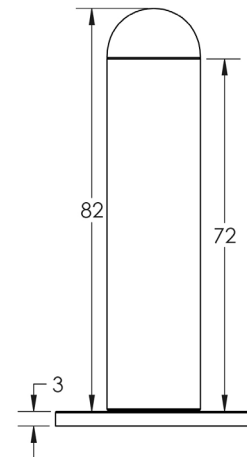

CODE

JV9551B

DESCRIPTION

Wall Mounted Door Stop

STANDARDS

PRODUCT SPECIFICATION

- Zinc
- *We strongly recommend requesting a sample before committing to any cutting or drilling*

TECHNICAL DRAWING