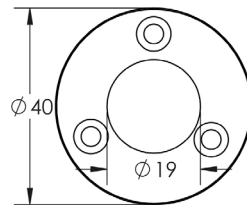

CODE

JV9551B

DESCRIPTION

Wall Mounted Door Stop

STANDARDS

PRODUCT SPECIFICATION

- Zinc
- *We strongly recommend requesting a sample before committing to any cutting or drilling*

TECHNICAL DRAWING