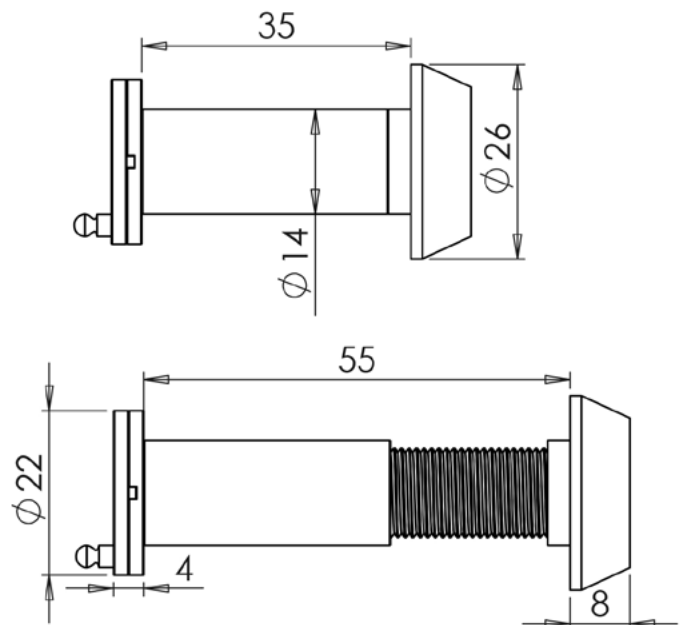

CODE

JV944

DESCRIPTION

Door Viewer With Intumescent Kit

STANDARDS

PRODUCT SPECIFICATION

- 180 degree field of view
- Brass
- Comes with two intumescent graphite pads

TECHNICAL DRAWING