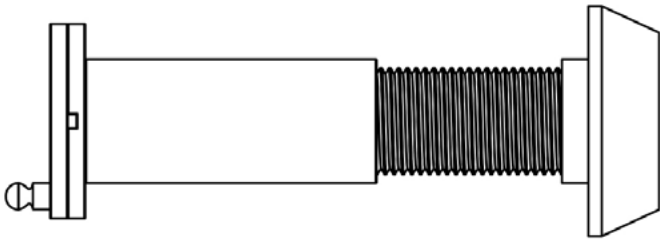

CODE

JV944

DESCRIPTION

Door Viewer With Intumescent Kit

STANDARDS

PRODUCT SPECIFICATION

- 180 degree field of view
- Brass
- Comes with two intumescent graphite pads

TECHNICAL DRAWING