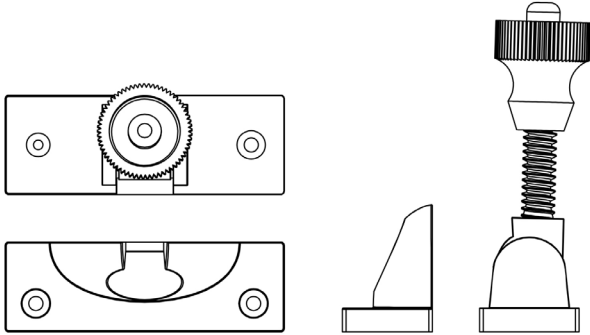

CODE

JV88

DESCRIPTION

Brighton Fastener

STANDARDS

PRODUCT SPECIFICATION

- Brass

TECHNICAL DRAWING