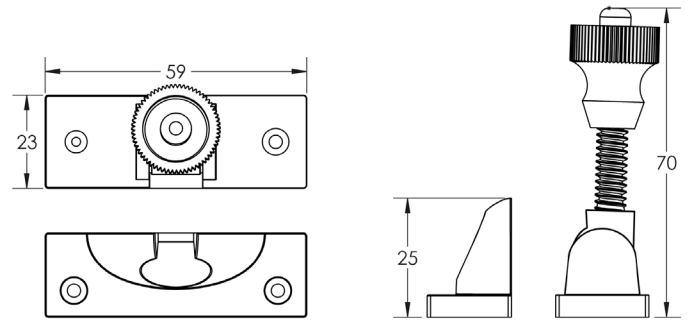

CODE

JV88

DESCRIPTION

Brighton Fastener

STANDARDS

PRODUCT SPECIFICATION

- Brass

TECHNICAL DRAWING