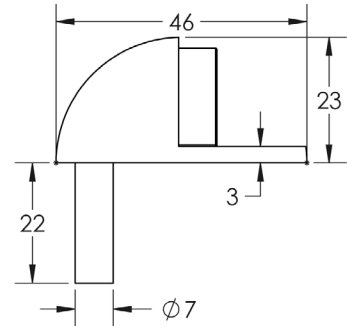

CODE

JV86

DESCRIPTION

Oval Floor Door Stop

STANDARDS

PRODUCT SPECIFICATION

- Brass

TECHNICAL DRAWING