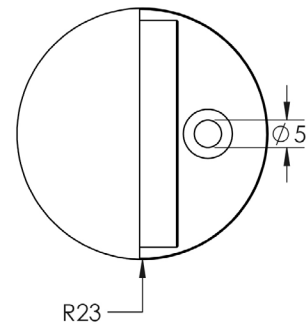

CODE

JV86

DESCRIPTION

Oval Floor Door Stop

STANDARDS

PRODUCT SPECIFICATION

- Brass

TECHNICAL DRAWING