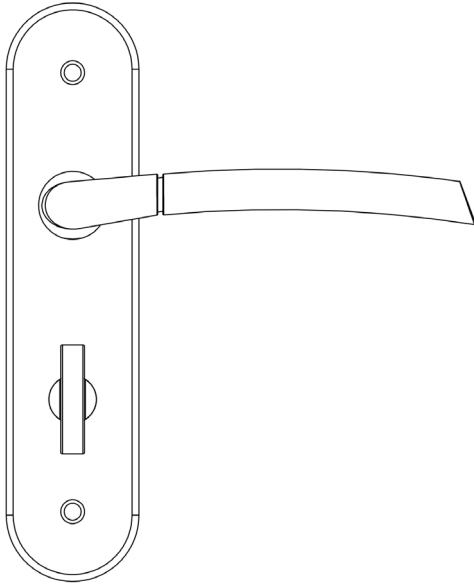

CODE

JV864

DESCRIPTION

Lorenzo Suite - Bathroom

STANDARDS

PRODUCT SPECIFICATION

- Sprung
- Aluminium

TECHNICAL DRAWING

FINISHES

- Polished Chrome / Satin Chrome