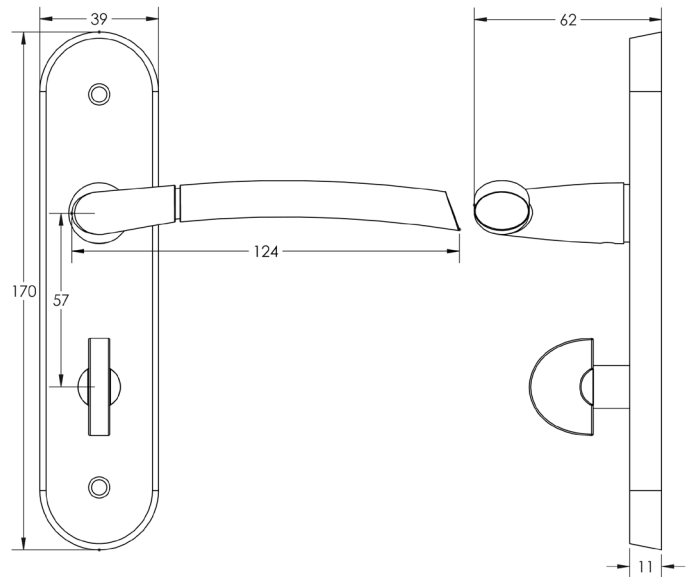

CODE

JV864

DESCRIPTION

Lorenzo Suite - Bathroom

STANDARDS

PRODUCT SPECIFICATION

- Sprung
- Aluminium

TECHNICAL DRAWING