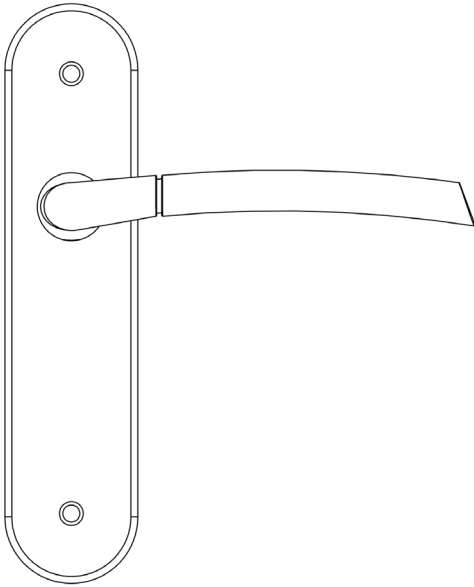

CODE

JV863

DESCRIPTION

Lorenzo Suite - Latchset

STANDARDS

PRODUCT SPECIFICATION

- Sprung
- Aluminium

TECHNICAL DRAWING

FINISHES

- Polished Chrome / Satin Chrome