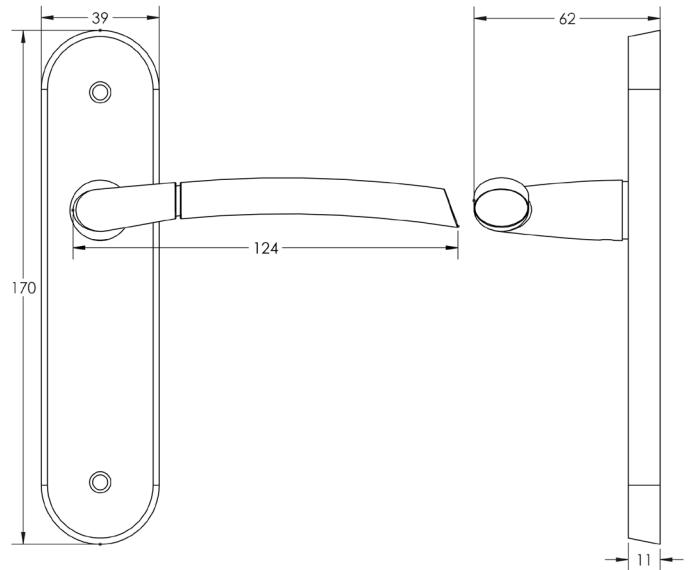

CODE

JV863

DESCRIPTION

Lorenzo Suite - Latchset

STANDARDS

PRODUCT SPECIFICATION

- Sprung
- Aluminium

TECHNICAL DRAWING