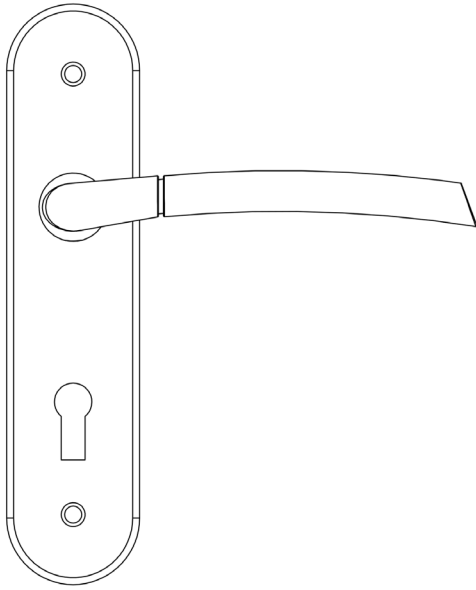

CODE

JV862

DESCRIPTION

Lorenzo Suite - Lockset

STANDARDS

PRODUCT SPECIFICATION

- Sprung
- Aluminium