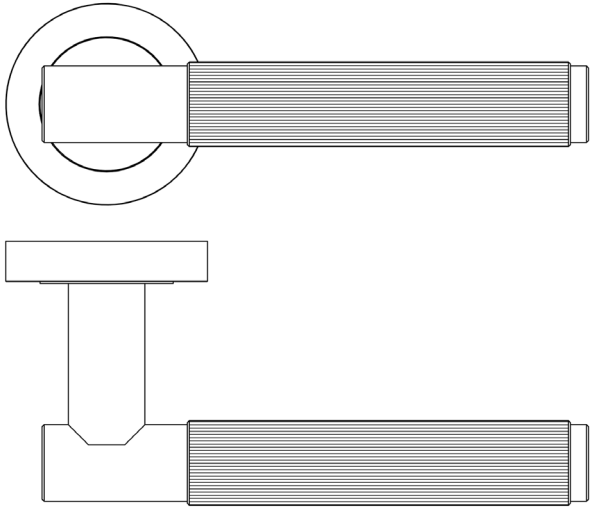

JEDO COLLECTION

TECHNICAL SPECIFICATION

CODE

Venice Lever On Rose

DESCRIPTION

JV852

STANDARDS

PRODUCT SPECIFICATION

- Sprung
- Aluminium
- Grade 4 corrosion
- Suitable for doors 35-54mm thick
- BS EN 1906 2012: Grade 3
- Includes:
2 spindles: 90mm & 110mm
Grub screws
Back to back fixings
Allen key

TECHNICAL DRAWING

FINISHES