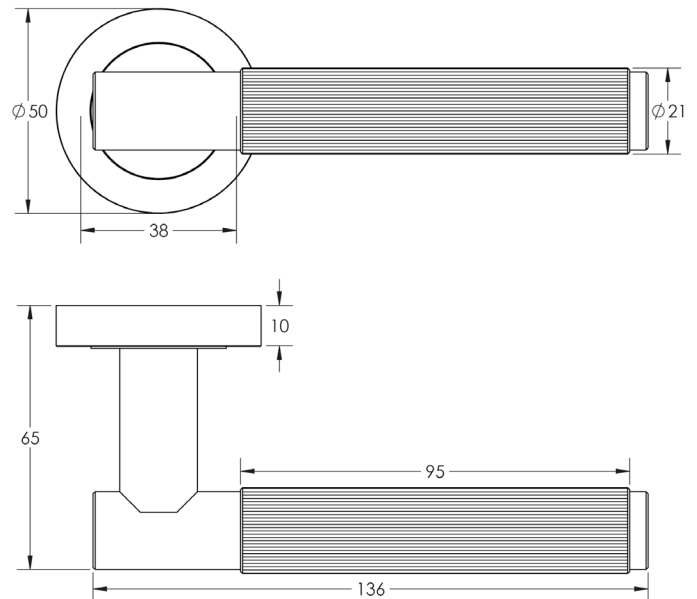

JEDO COLLECTION

TECHNICAL SPECIFICATION

CODE

Venice Lever On Rose

DESCRIPTION

JV852

STANDARDS

PRODUCT SPECIFICATION

- Sprung
- Aluminium
- Grade 4 corrosion
- Suitable for doors 35-54mm thick
- BS EN 1906 2012: Grade 3
- Includes:
2 spindles: 90mm & 110mm
Grub screws
Back to back fixings
Allen key

TECHNICAL DRAWING

FINISHES