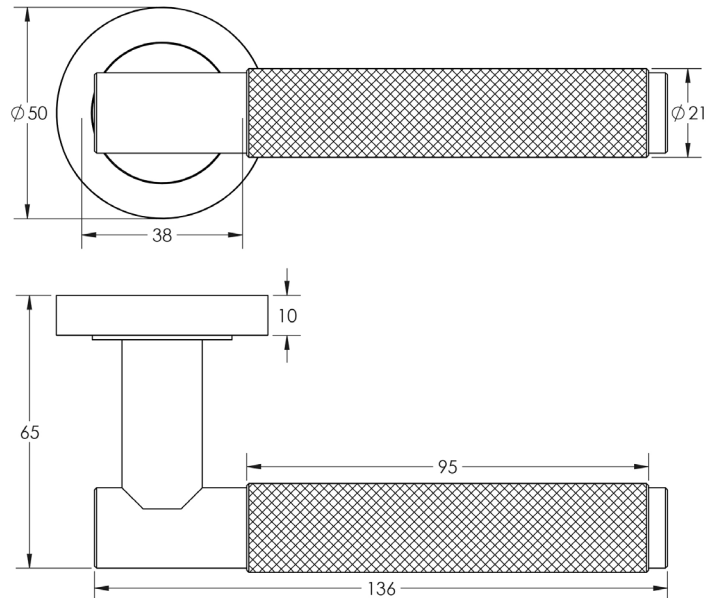

TECHNICAL DRAWING

FINISHES

- Antique Brass
- Black Nickel
- Dark Bronze
- Matt Black
- Polished Chrome
- Satin Brass
- Satin Nickel