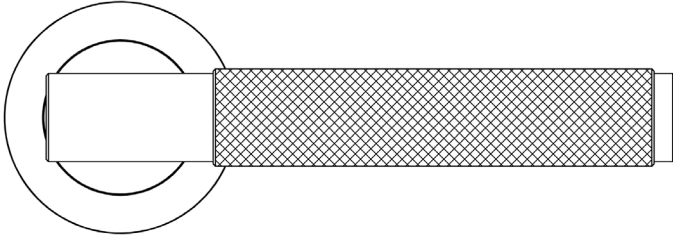

CODE

JV850

DESCRIPTION

Bari Mitred Knurled Lever On Rose

STANDARDS

PRODUCT SPECIFICATION

- Suitable for FD30/60 minute timber doors
- Grade 4 corrosion
- Sprung rose
- 38mm centres
- Matt lacquered aluminium
- Suitable for doors 35-55mm
- Back to back fittings

TECHNICAL DRAWING

FINISHES

-  Antique Brass
-  Black Nickel
-  Dark Bronze
-  Matt Black
-  Polished Chrome
-  Satin Brass
-  Satin Nickel