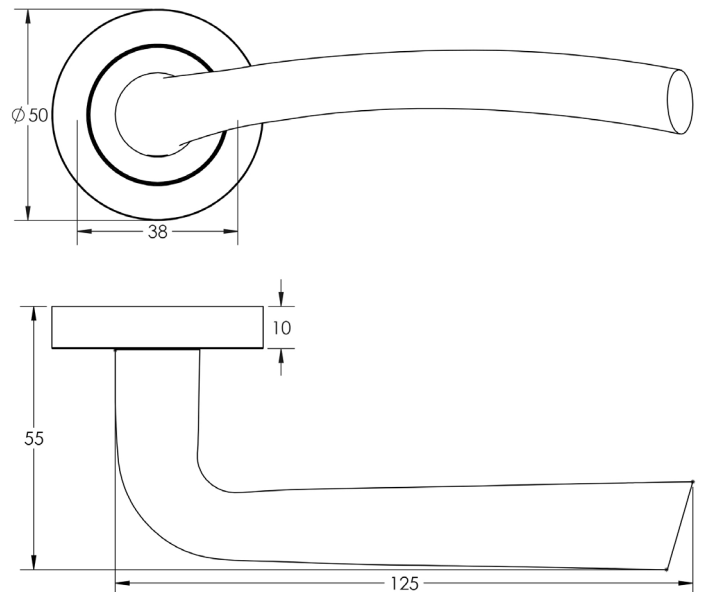

CODE

JV844

DESCRIPTION

Opal Lever On Rose

STANDARDS

PRODUCT SPECIFICATION

- Sprung
- Aluminium

TECHNICAL DRAWING