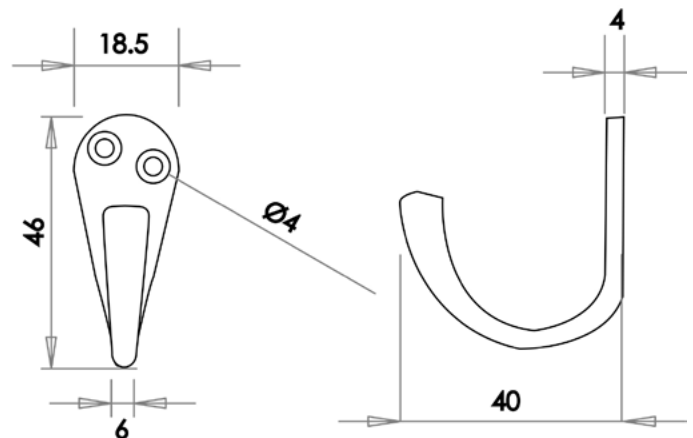

CODE

JV61

DESCRIPTION

Single Robe Hook

STANDARDS

PRODUCT SPECIFICATION

- Solid brass

TECHNICAL DRAWING