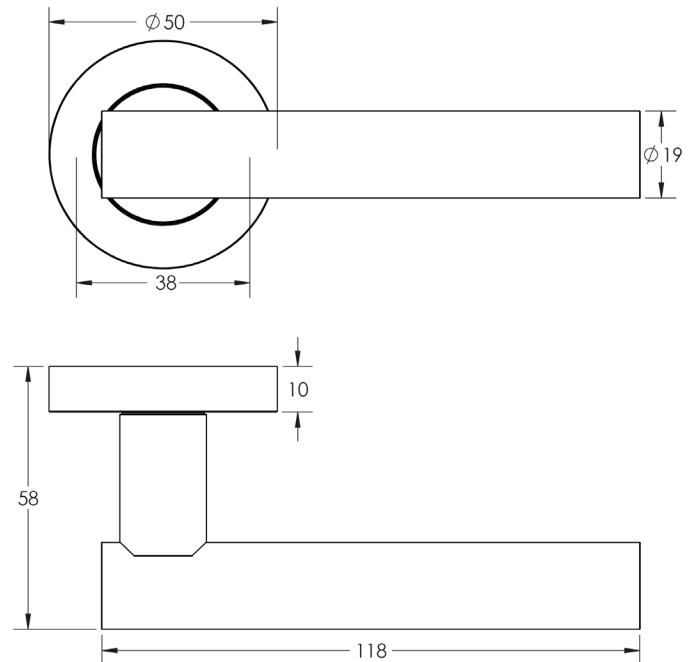

TECHNICAL DRAWING

FINISHES

- Dark Bronze
- Matt Black (JMB508)
- Polished Chrome
- PVD
- Satin Chrome
- Satin Nickel