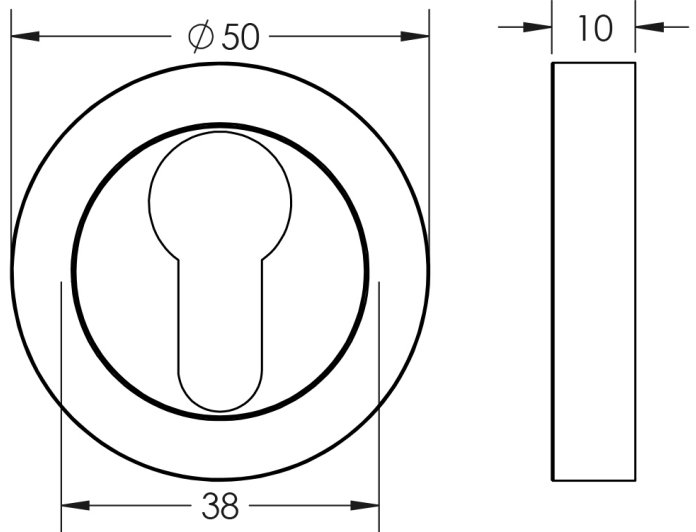

CODE

JV503E

DESCRIPTION

Euro Profile Escutcheon

STANDARDS

PRODUCT SPECIFICATION

- Zinc

TECHNICAL DRAWING