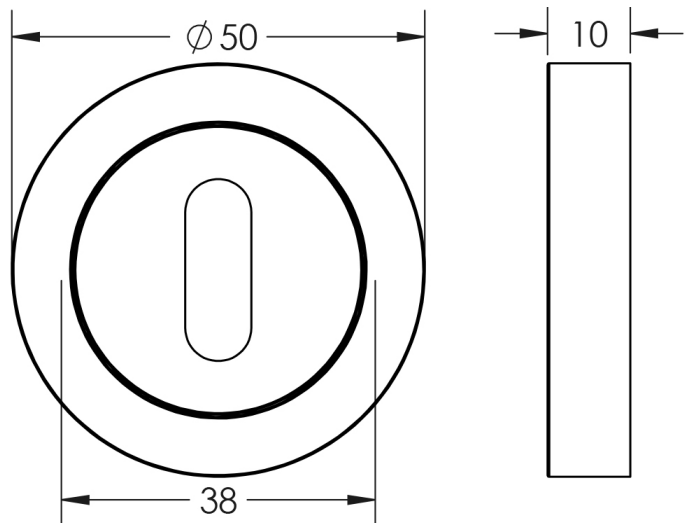

CODE

JV503

DESCRIPTION

Standard Keyway Escutcheon

STANDARDS

PRODUCT SPECIFICATION

- Zinc

TECHNICAL DRAWING