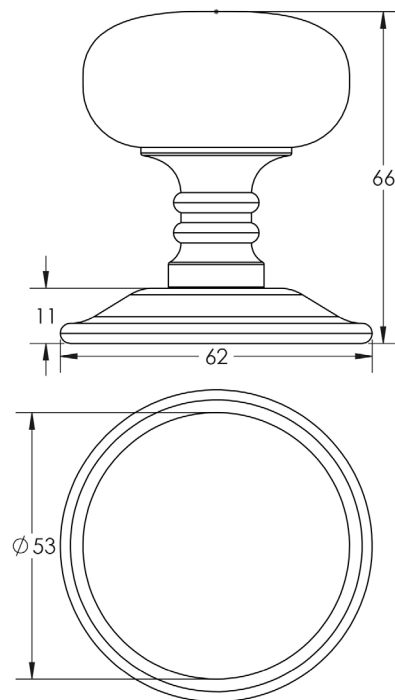

CODE

Mushroom Mortice Knob

DESCRIPTION

JV46

STANDARDS

PRODUCT SPECIFICATION

- Brass
- Unsprung
- Concealed rose

TECHNICAL DRAWING