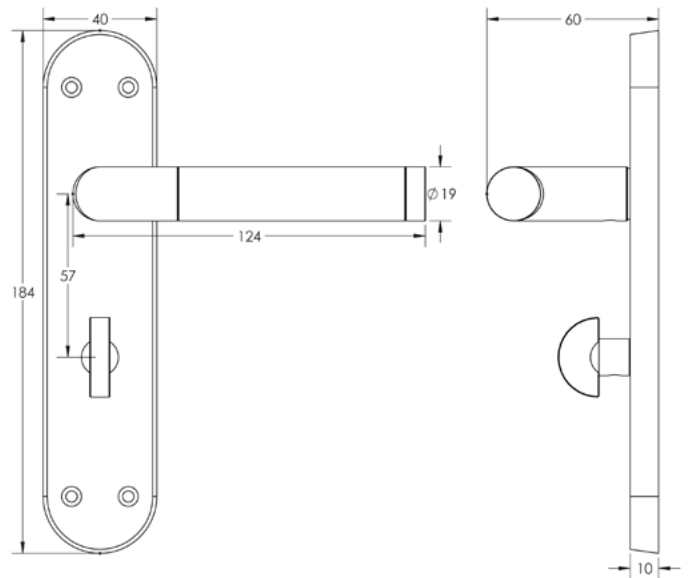

CODE

JV438

DESCRIPTION

Mitred Suite - Bathroom

STANDARDS

PRODUCT SPECIFICATION

- Sprung
- Zinc

TECHNICAL DRAWING