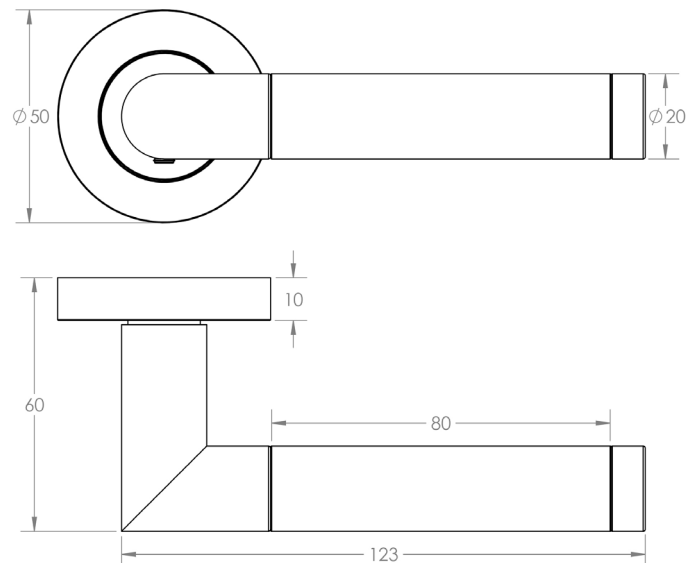

DUAL RANGE

TECHNICAL SPECIFICATION

CODE

JV435

DESCRIPTION

Mitred Lever On Rose

STANDARDS

PRODUCT SPECIFICATION

- Sprung rose
- Aluminium
- Grade 4 corrosion

TECHNICAL DRAWING

FINISHES

- Polished Chrome / Satin Chrome