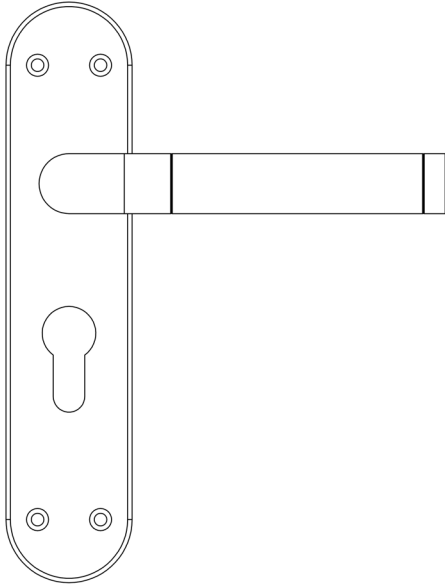

CODE

JV431E

DESCRIPTION

Twin Suite - Euro Profile Lockset

STANDARDS

PRODUCT SPECIFICATION

- Sprung
- Zinc

TECHNICAL DRAWING

FINISHES

- Polished Chrome / Satin Chrome