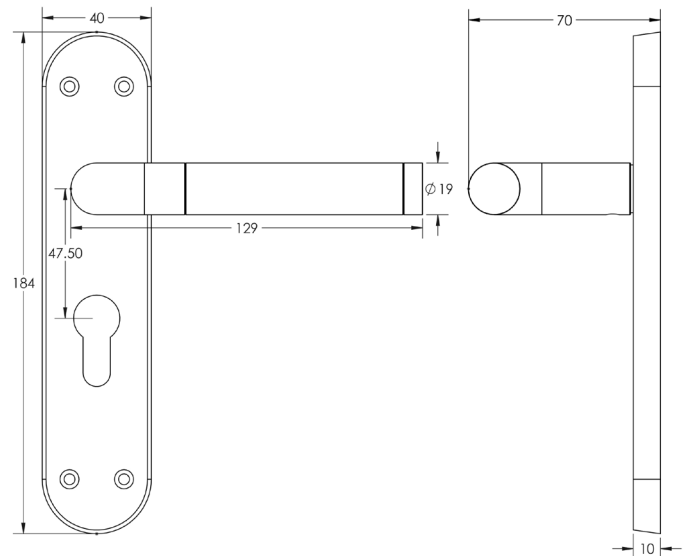

CODE

JV431E

DESCRIPTION

Twin Suite - Euro Profile Lockset

STANDARDS

PRODUCT SPECIFICATION

- Sprung
- Zinc

TECHNICAL DRAWING