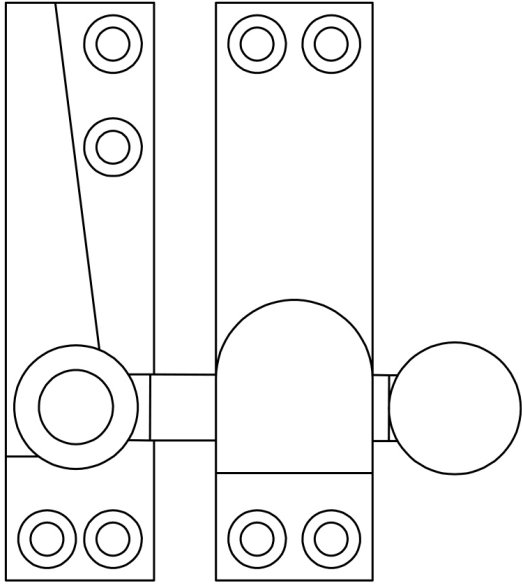

CODE

JV4200

DESCRIPTION

Heavy Quadrant Sash Fastener

STANDARDS

PRODUCT SPECIFICATION

- Brass

TECHNICAL DRAWING