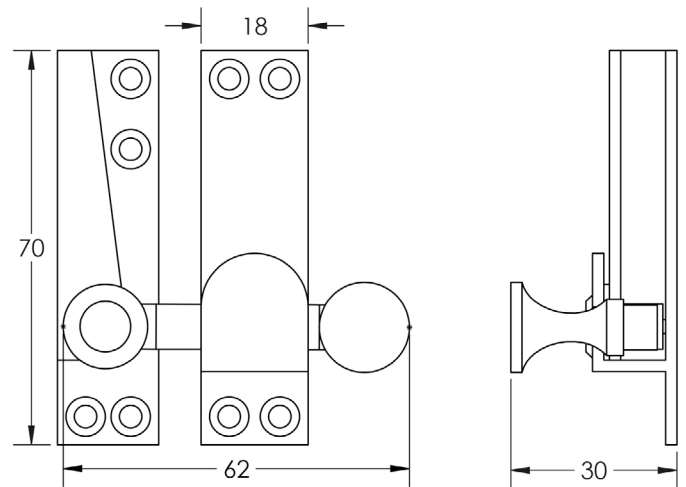

CODE

JV4200

DESCRIPTION

Heavy Quadrant Sash Fastener

STANDARDS

PRODUCT SPECIFICATION

- Brass

TECHNICAL DRAWING