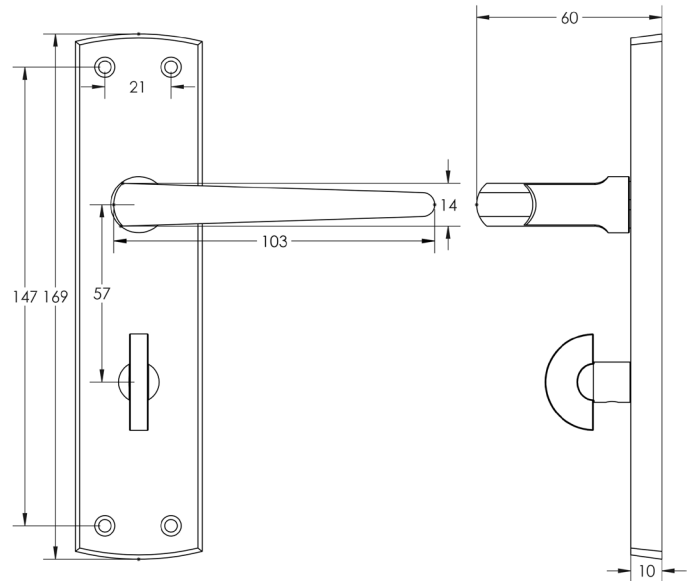

CODE

JV393

DESCRIPTION

Bray Lever On Plate - Bathroom

STANDARDS

PRODUCT SPECIFICATION

- Sprung
- Zinc

TECHNICAL DRAWING