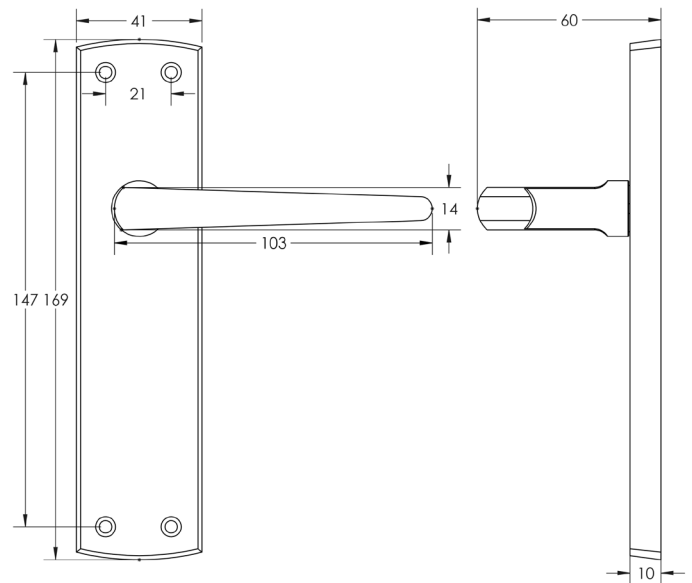

TECHNICAL DRAWING

FINISHES

- Antique Brass
- Polished Chrome
- Satin Chrome