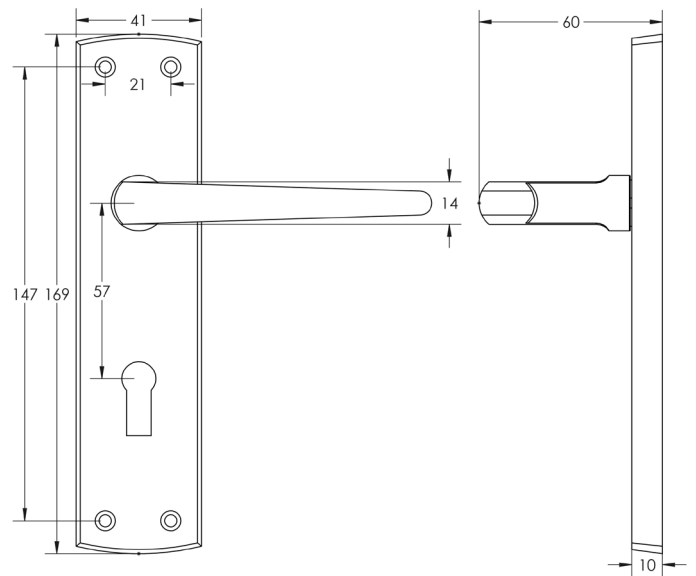

CODE

JV390

DESCRIPTION

Bray Lever On Plate - Lockset

STANDARDS

PRODUCT SPECIFICATION

- Sprung
- Zinc

TECHNICAL DRAWING