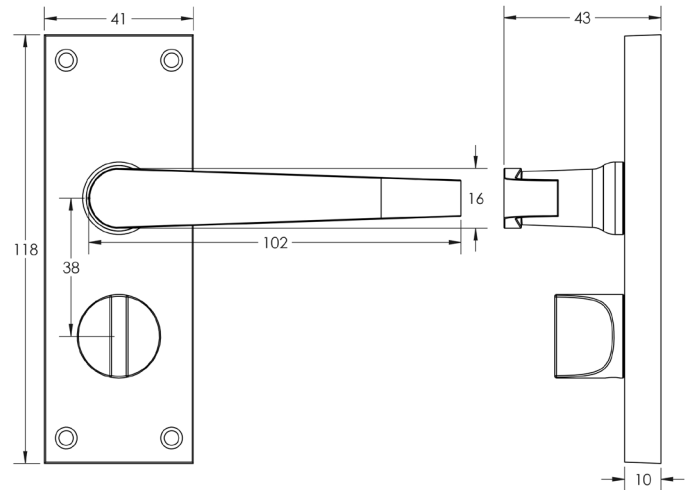

CODE

JV31PR

DESCRIPTION

Victorian Straight Lever - Privacy Set Short Plate

STANDARDS

PRODUCT SPECIFICATION

- Sprung
- Solid Brass - PB
- Zinc - PC / SC

TECHNICAL DRAWING