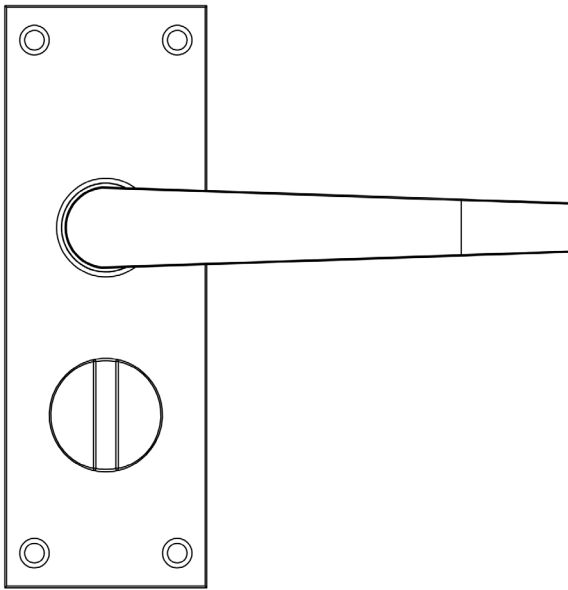

CODE

JV31PR

DESCRIPTION

Victorian Straight Lever - Privacy Set Short Plate

STANDARDS

PRODUCT SPECIFICATION

- Sprung
- Solid Brass - PB
- Zinc - PC / SC

TECHNICAL DRAWING