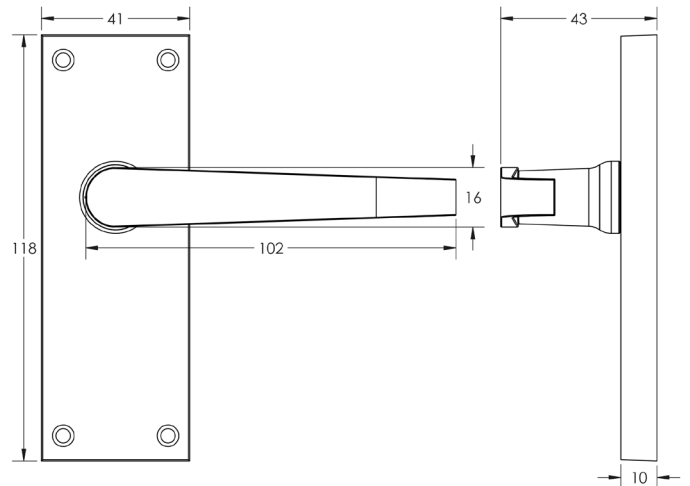

CODE

JV31

DESCRIPTION

Victorian Straight Lever - Latchset Short Plate

STANDARDS

PRODUCT SPECIFICATION

- Sprung
- Solid Brass - DB / PB
- Zinc - PC / SC

TECHNICAL DRAWING