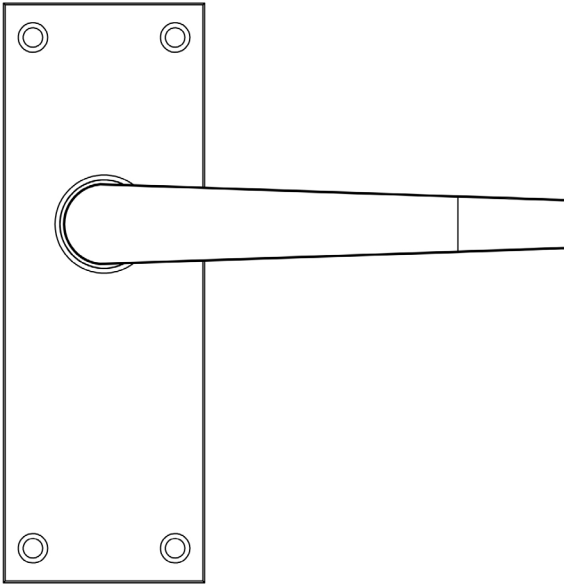

CODE

JV31

DESCRIPTION

Victorian Straight Lever - Latchset Short Plate

STANDARDS

PRODUCT SPECIFICATION

- Sprung
- Solid Brass - DB / PB
- Zinc - PC / SC

TECHNICAL DRAWING