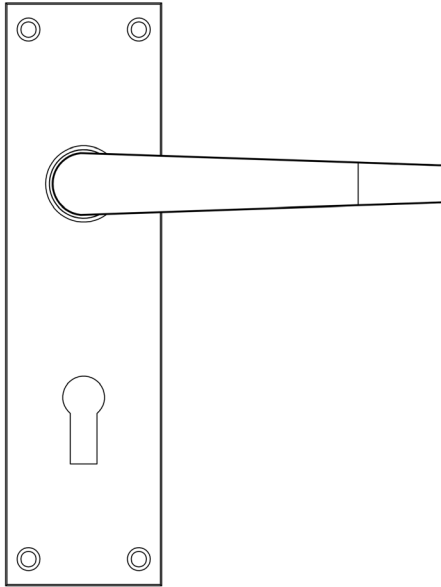

CODE

JV30

DESCRIPTION

Victorian Straight Lever - Lockset

STANDARDS

PRODUCT SPECIFICATION

- Sprung
- Solid Brass - DB / PB
- Zinc - PC / SC

TECHNICAL DRAWING