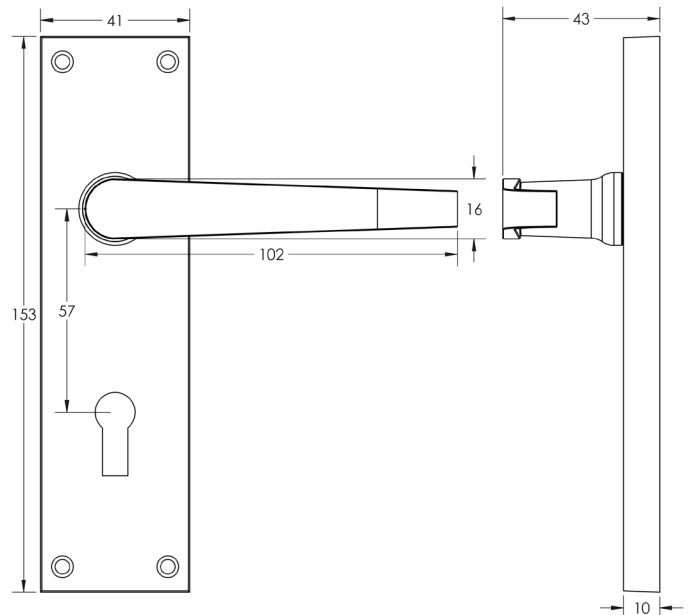

CODE

JV30

DESCRIPTION

Victorian Straight Lever - Lockset

STANDARDS

PRODUCT SPECIFICATION

- Sprung
- Solid Brass - DB / PB
- Zinc - PC / SC

TECHNICAL DRAWING