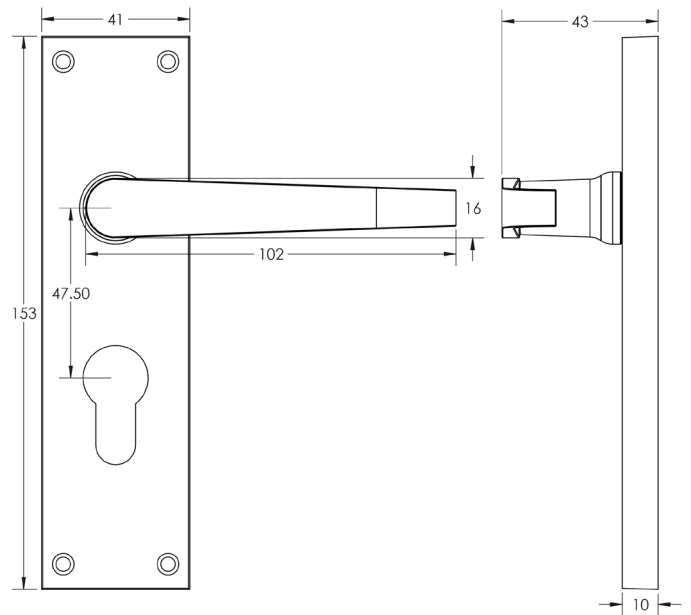

CODE

JV30E

DESCRIPTION

Victorian Straight Lever - Euro Profile Lockset

STANDARDS

PRODUCT SPECIFICATION

- Sprung
- Solid Brass - PB
- Zinc - PC / SC

TECHNICAL DRAWING