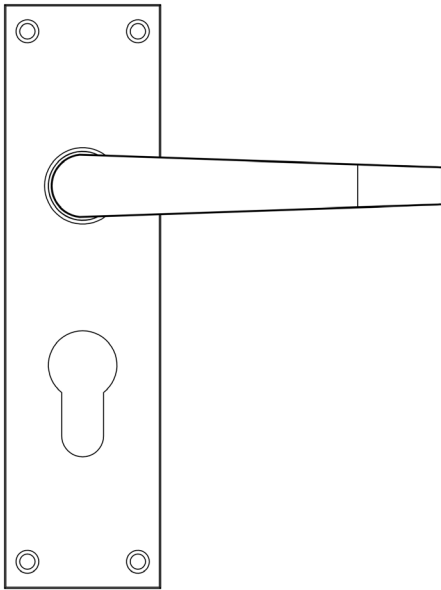

CODE

JV30E

DESCRIPTION

Victorian Straight Lever - Euro Profile Lockset

STANDARDS

PRODUCT SPECIFICATION

- Sprung
- Solid Brass - PB
- Zinc - PC / SC

TECHNICAL DRAWING