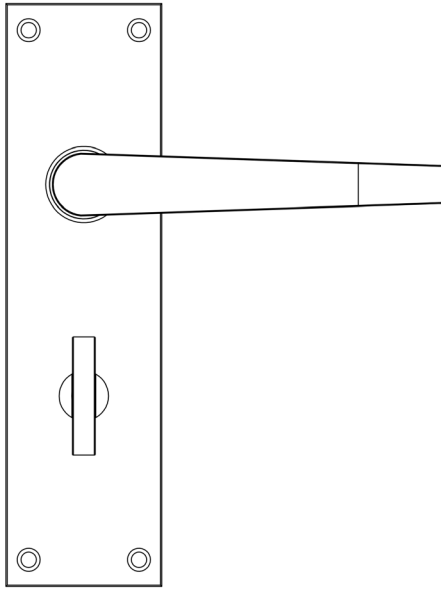

CODE

JV30B

DESCRIPTION

Victorian Straight Lever - Bathroom

STANDARDS

PRODUCT SPECIFICATION

- Sprung
- Solid Brass - DB / PB
- Zinc - PC / SC

FINISHES

Solid Brass

- Dark Bronze
- Polished Brass

Zinc

- Polished Chrome
- Satin Chrome

TECHNICAL DRAWING