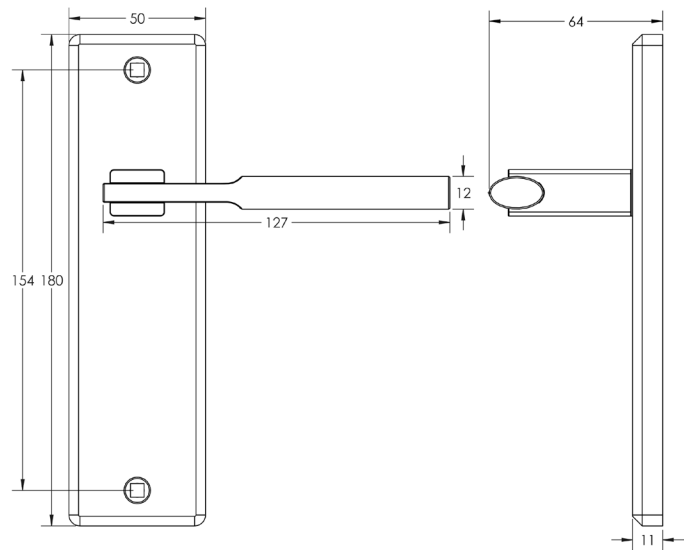

TECHNICAL DRAWING

FINISHES

- Polished Chrome
- Satin Chrome