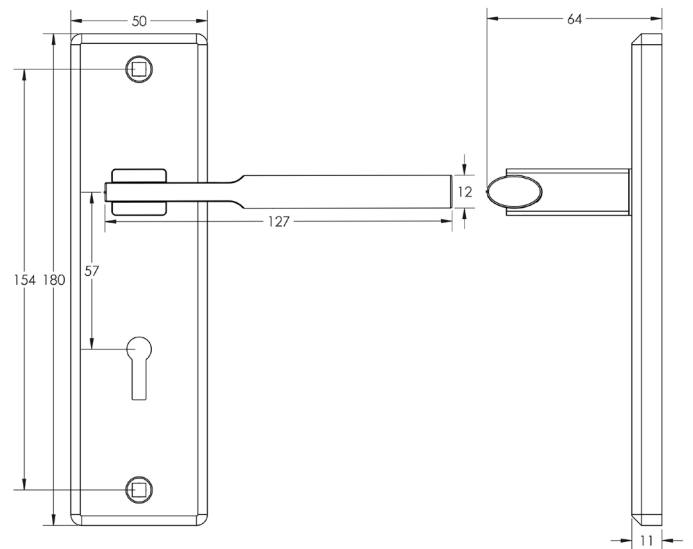

CODE

JV3003

DESCRIPTION

Delta Suite - Lockset

STANDARDS

PRODUCT SPECIFICATION

- Sprung
- Zinc

TECHNICAL DRAWING