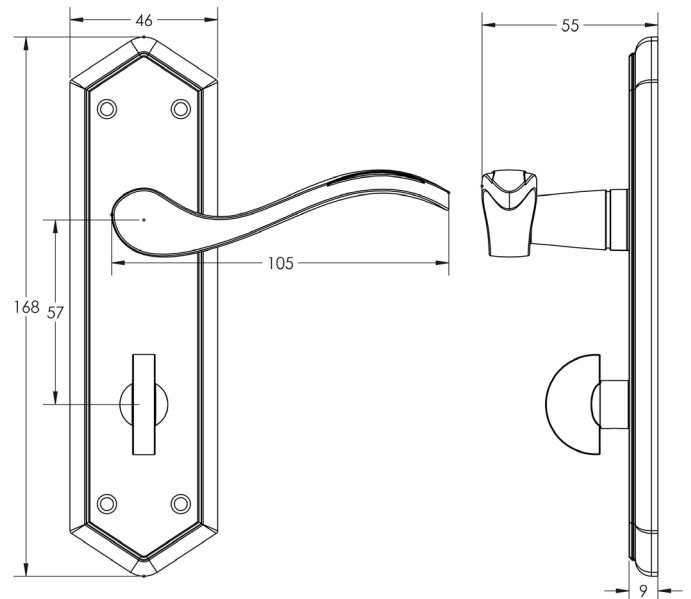

CODE

JV283

DESCRIPTION

Paris Suite - Bathroom

STANDARDS

PRODUCT SPECIFICATION

- Sprung
- Zinc

TECHNICAL DRAWING