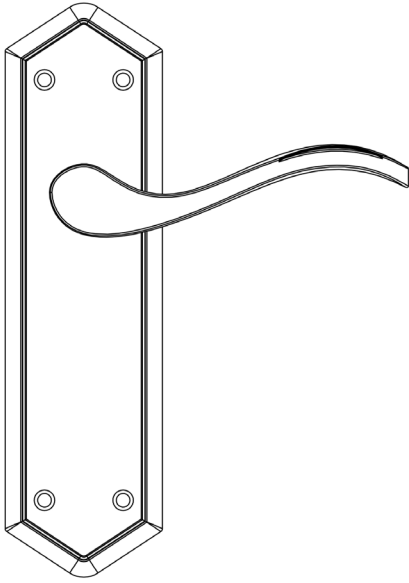

CODE

JV281

DESCRIPTION

Paris Suite - Latchset

STANDARDS

PRODUCT SPECIFICATION

- Sprung
- Zinc
- Internal use only

FINISHES

-  Antique Brass
-  Polished Chrome
-  PVD Brass
-  Satin Chrome

TECHNICAL DRAWING