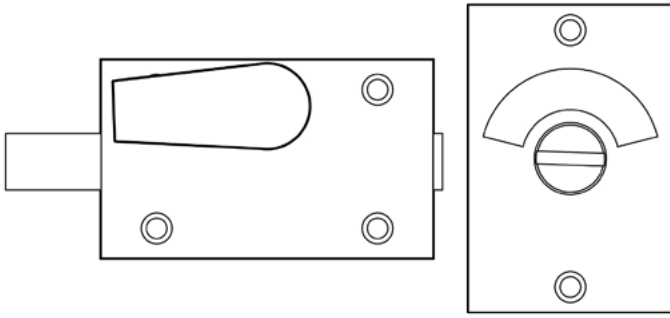

CODE

JV2662

DESCRIPTION

Bathroom Indicator Bolt

STANDARDS

PRODUCT SPECIFICATION

- Zinc

TECHNICAL DRAWING