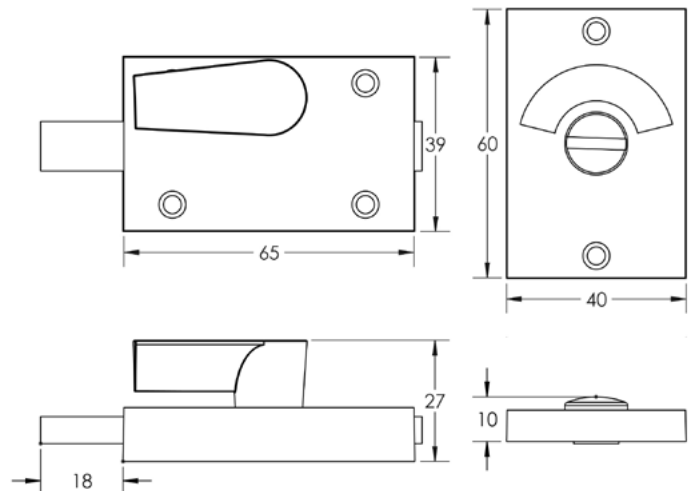

CODE

JV2662

DESCRIPTION

Bathroom Indicator Bolt

STANDARDS

PRODUCT SPECIFICATION

- Zinc

TECHNICAL DRAWING