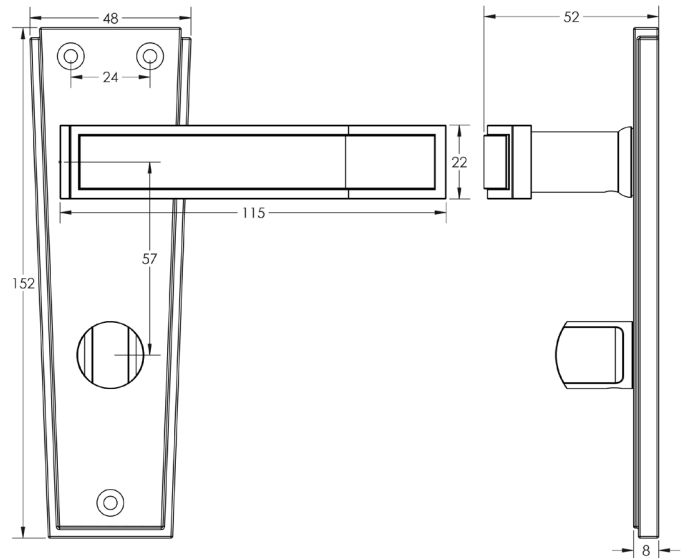

CODE

JV255

DESCRIPTION

Deco Suite - Bathroom

STANDARDS

PRODUCT SPECIFICATION

- Sprung
- Zinc

TECHNICAL DRAWING