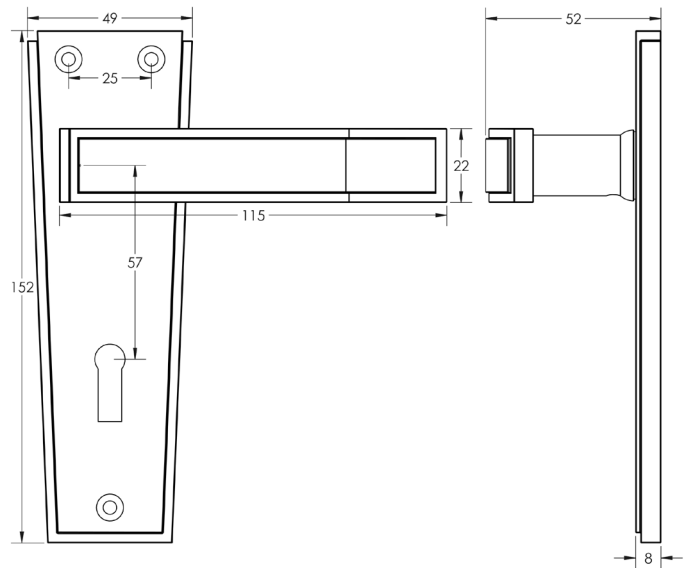

CODE

JV253

DESCRIPTION

Deco Suite - Lockset

STANDARDS

PRODUCT SPECIFICATION

- Sprung
- Zinc

TECHNICAL DRAWING