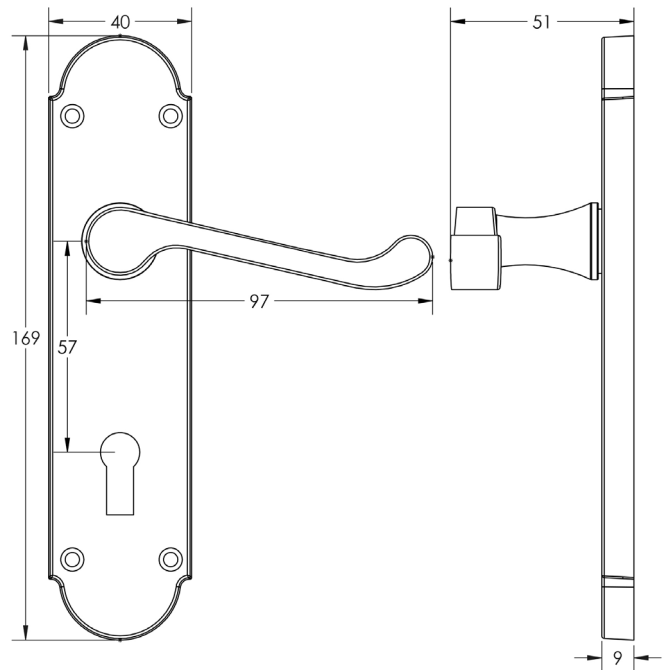

CODE

JV250

DESCRIPTION

Epsom Suite - Lockset

STANDARDS

PRODUCT SPECIFICATION

- Sprung

TECHNICAL DRAWING