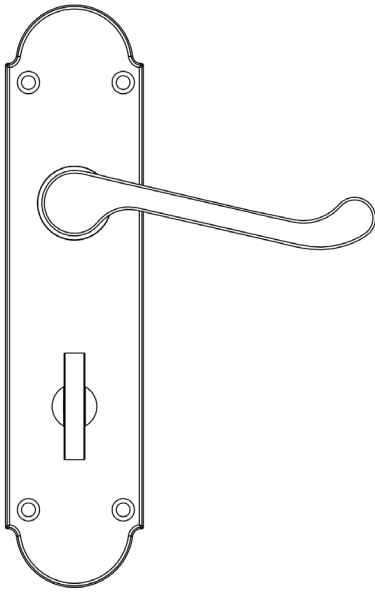

CODE

JV250B

DESCRIPTION

Epsom Suite - Bathroom

STANDARDS

PRODUCT SPECIFICATION

- Sprung