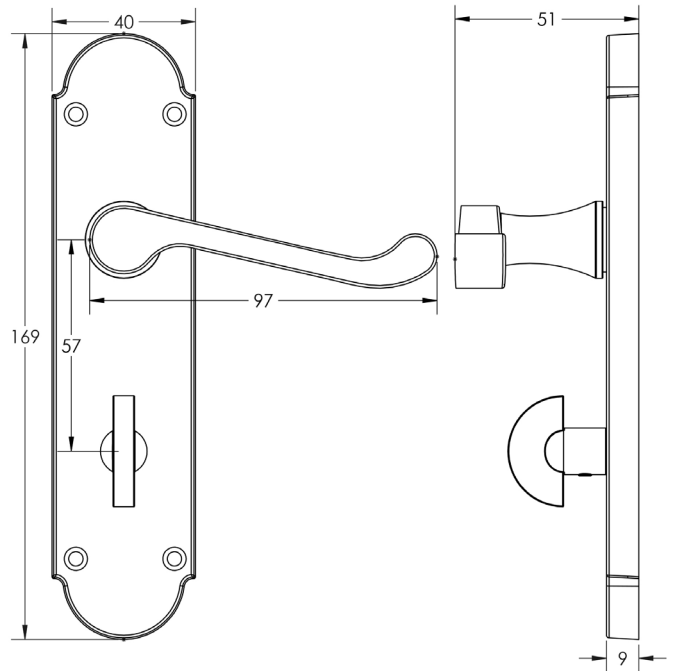

TECHNICAL DRAWING

FINISHES

Solid Brass

- Dark Bronze
- Polished Brass

Zinc

- Polished Chrome
- Satin Chrome