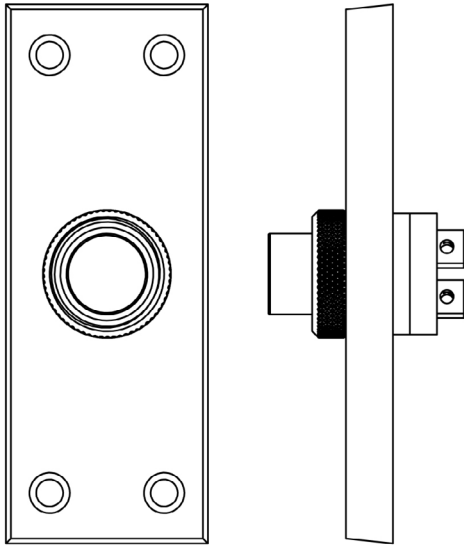

CODE

JV18

DESCRIPTION

Bell Push

STANDARDS

PRODUCT SPECIFICATION

- Solid brass

TECHNICAL DRAWING