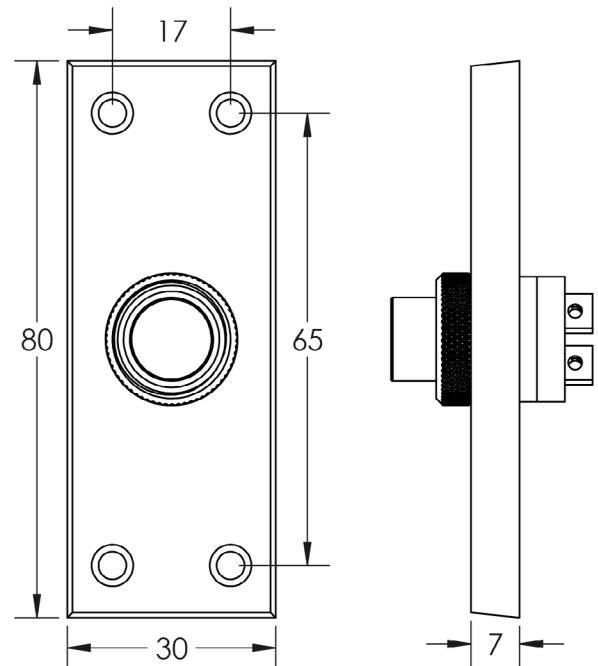

CODE

JV18

DESCRIPTION

Bell Push

STANDARDS

PRODUCT SPECIFICATION

- Solid brass

TECHNICAL DRAWING