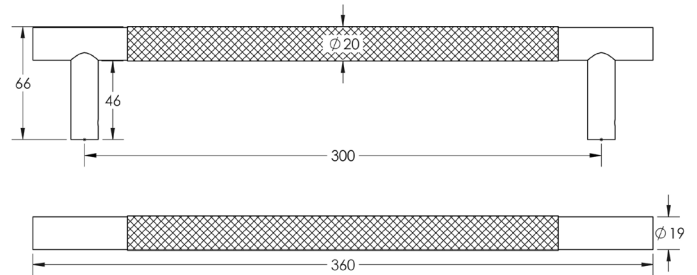

TECHNICAL DRAWING

FINISHES

- Antique Brass
- Black Nickel
- Matt Black
- Polished Chrome
- Satin Brass
- Satin Nickel