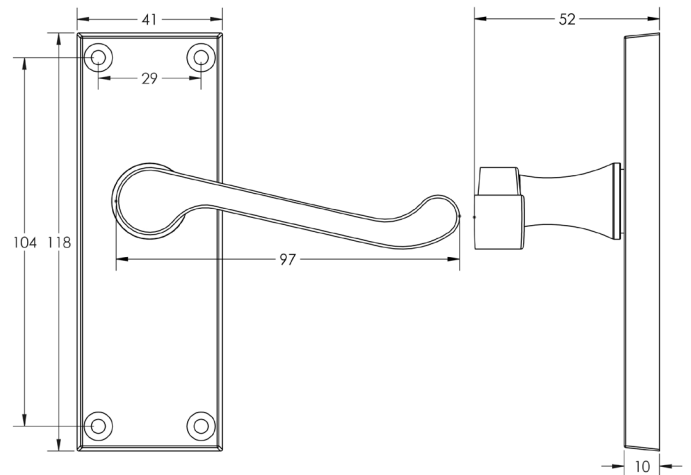

CODE

JV11

DESCRIPTION

Victorian Scroll - Latchset - Short Plate

STANDARDS

PRODUCT SPECIFICATION

- Sprung
- Solid Brass - DB / PB
- Zinc - PC / SC

TECHNICAL DRAWING