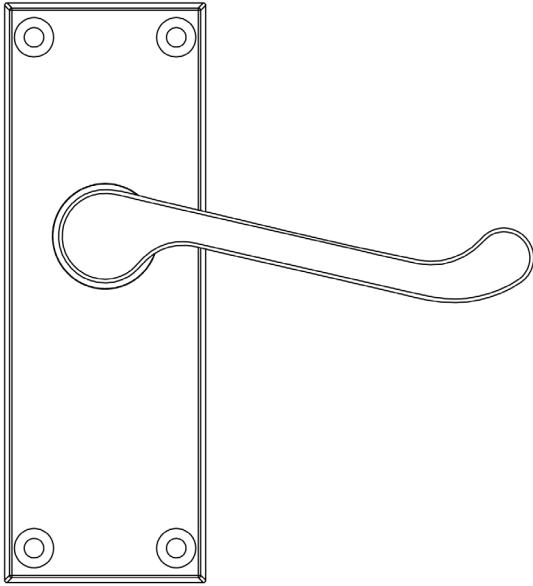

CODE

JV11

DESCRIPTION

Victorian Scroll - Latchset - Short Plate

STANDARDS

PRODUCT SPECIFICATION

- Sprung
- Solid Brass - DB / PB
- Zinc - PC / SC

TECHNICAL DRAWING

FINISHES

Solid Brass

- Dark Bronze
- Polished Brass

Zinc

- Polished Chrome
- Satin Chrome