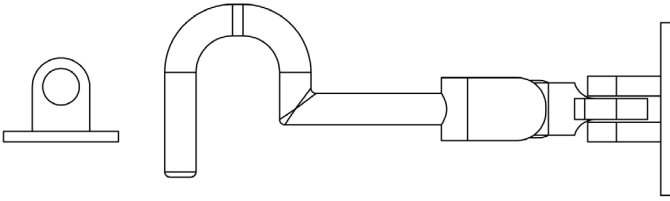

CODE

JV110H

DESCRIPTION

Cabin Hook

STANDARDS

PRODUCT SPECIFICATION

- Brass
- Comes with screws
- *We strongly recommend requesting a sample before committing to any cutting or drilling*

TECHNICAL DRAWING