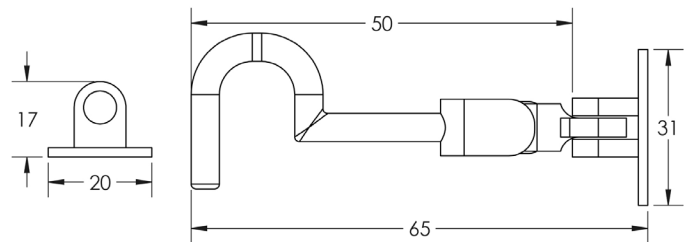

CODE

JV110H

DESCRIPTION

Cabin Hook

STANDARDS

PRODUCT SPECIFICATION

- Brass
- Comes with screws
- *We strongly recommend requesting a sample before committing to any cutting or drilling*

TECHNICAL DRAWING