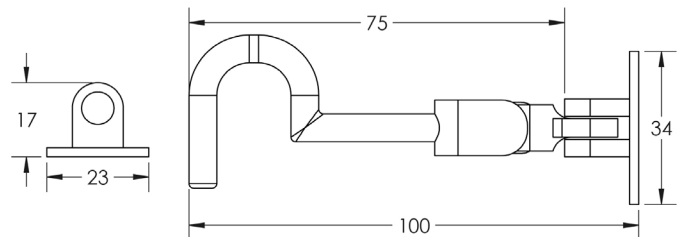

CODE

JV110A

DESCRIPTION

Cabin Hook

STANDARDS

PRODUCT SPECIFICATION

- Brass
- Comes with screws
- *We strongly recommend requesting a sample before committing to any cutting or drilling*

TECHNICAL DRAWING