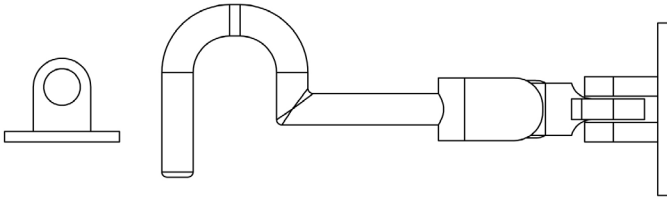

CODE

JV110A

DESCRIPTION

Cabin Hook

STANDARDS

PRODUCT SPECIFICATION

- Brass
- Comes with screws
- *We strongly recommend requesting a sample before committing to any cutting or drilling*

TECHNICAL DRAWING