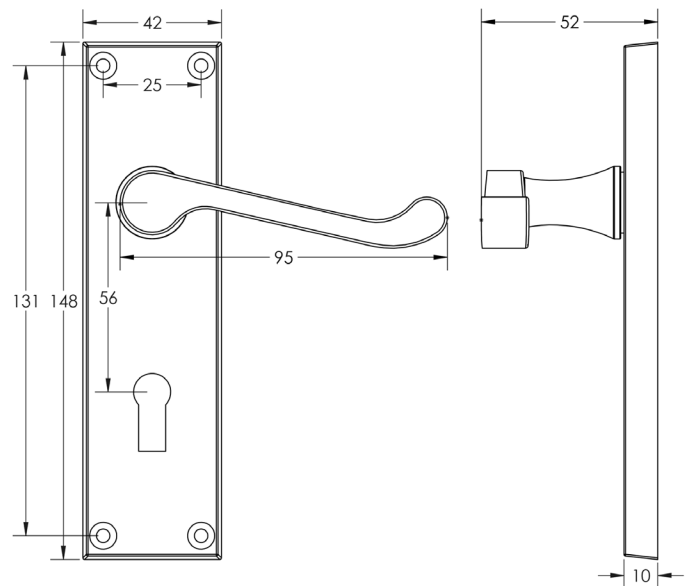

CODE

JV10

DESCRIPTION

Victorian Scroll - Lockset

STANDARDS

PRODUCT SPECIFICATION

- Sprung
- Solid Brass - DB / PB
- Zinc - PC / SC

TECHNICAL DRAWING