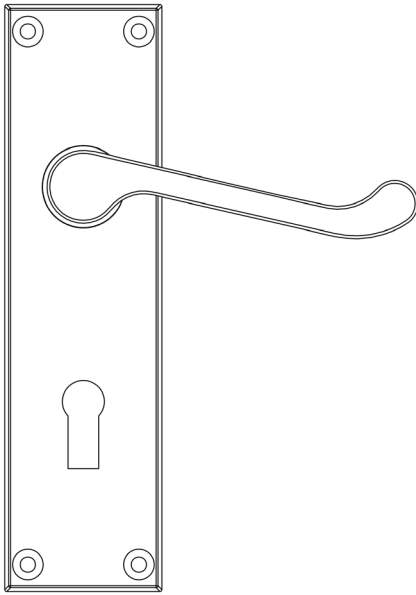

CODE

JV10

DESCRIPTION

Victorian Scroll - Lockset

STANDARDS

PRODUCT SPECIFICATION

- Sprung
- Solid Brass - DB / PB
- Zinc - PC / SC

TECHNICAL DRAWING