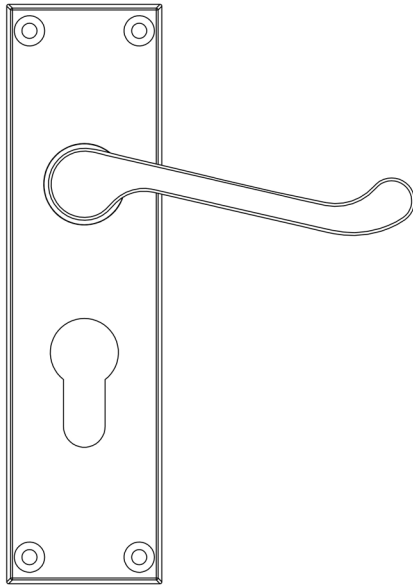

CODE

JV10E

DESCRIPTION

Victorian Scroll - Euro Profile Lockset

STANDARDS

PRODUCT SPECIFICATION

- Sprung
- Solid Brass - PB
- Zinc - PC / SC

TECHNICAL DRAWING