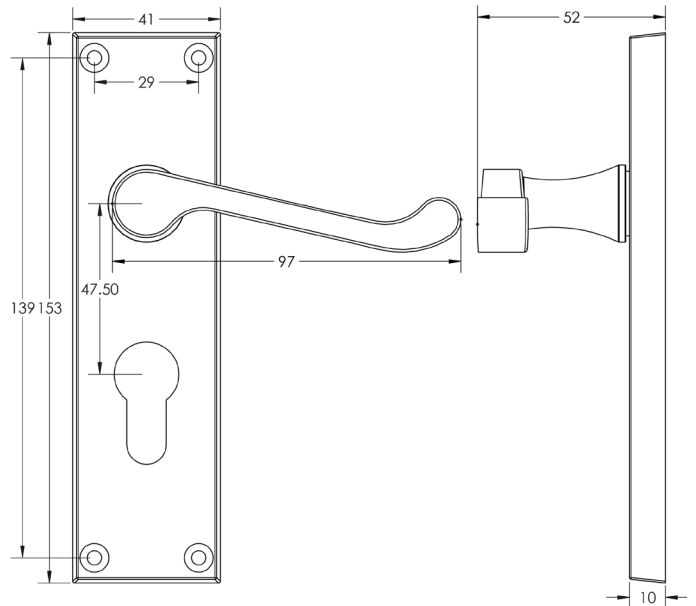

CODE

JV10E

DESCRIPTION

Victorian Scroll - Euro Profile Lockset

STANDARDS

PRODUCT SPECIFICATION

- Sprung
- Solid Brass - PB
- Zinc - PC / SC

TECHNICAL DRAWING