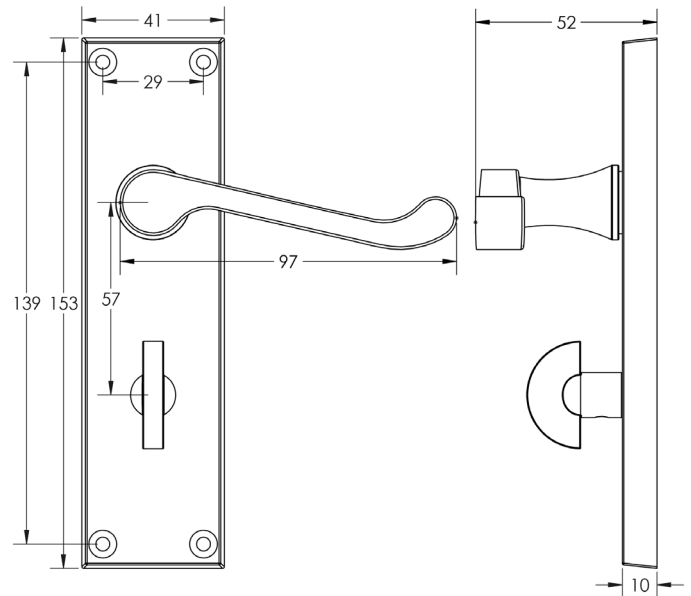

CODE

JV10B

DESCRIPTION

Victorian Scroll - Bathroom

STANDARDS

PRODUCT SPECIFICATION

- Sprung
- Solid Brass - DB / PB
- Zinc - PC / SC

TECHNICAL DRAWING