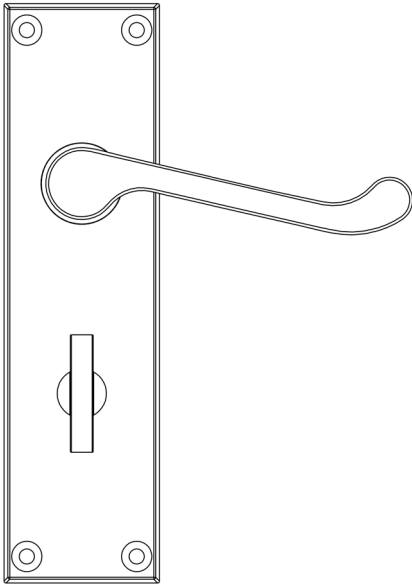

CODE

JV10B

DESCRIPTION

Victorian Scroll - Bathroom

STANDARDS

PRODUCT SPECIFICATION

- Sprung
- Solid Brass - DB / PB
- Zinc - PC / SC

TECHNICAL DRAWING