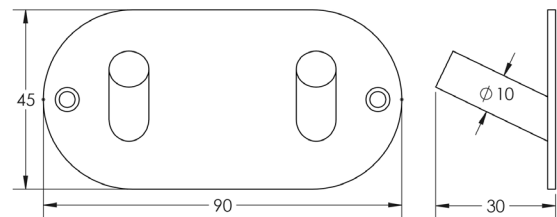

TECHNICAL DRAWING

FINISHES

- Satin Stainless Steel