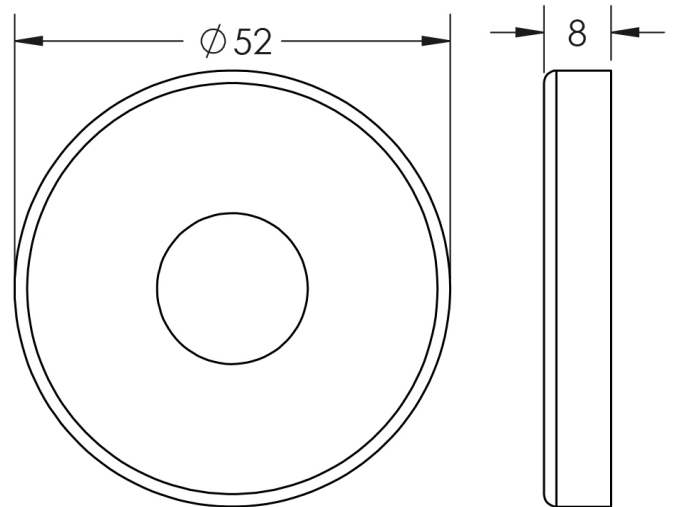

TECHNICAL DRAWING

FINISHES

- Satin Stainless Steel