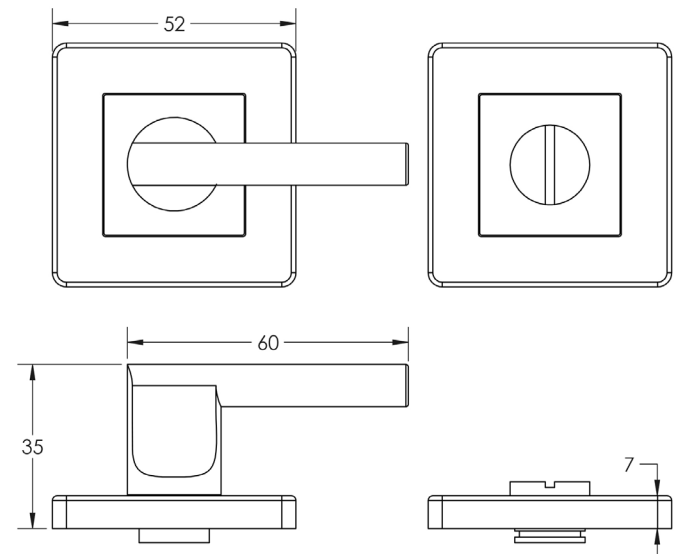

TECHNICAL DRAWING

FINISHES

- Satin Stainless Steel