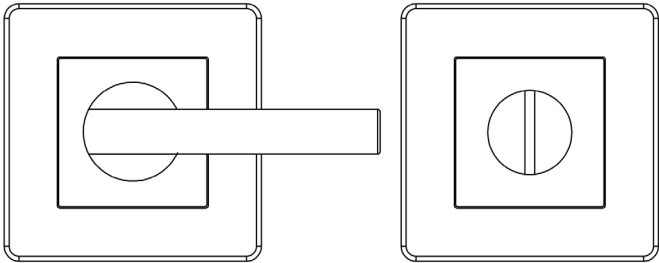

**COMMERCIAL**  
**STAINLESS STEEL**

**CODE**

JSS356

**DESCRIPTION**

Easy Turn & Release - Square

**STANDARDS**

**PRODUCT SPECIFICATION**

- Grade 5 corrosion