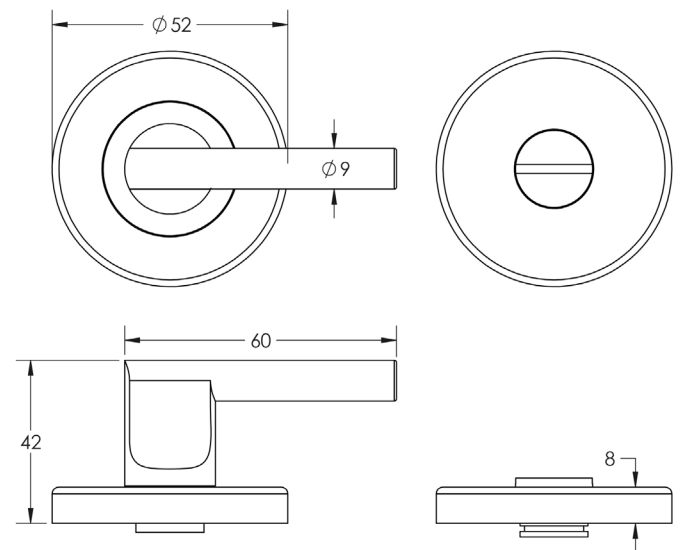

COMMERCIAL
STAINLESS STEEL

CODE

JSS255

DESCRIPTION

Easy Turn & Release - Round, No Indicator

STANDARDS

PRODUCT SPECIFICATION

- No indicator rose
- Grade 5 corrosion

TECHNICAL DRAWING

FINISHES

- Satin Stainless Steel