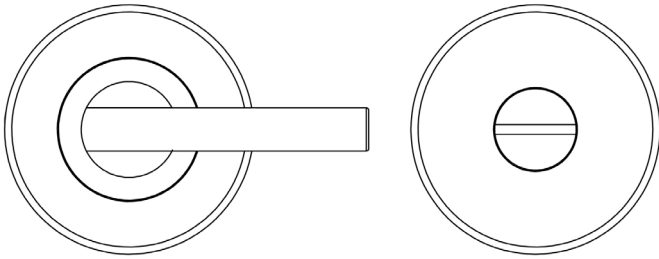

COMMERCIAL
STAINLESS STEEL

CODE

JSS255

DESCRIPTION

Easy Turn & Release - Round, No Indicator

STANDARDS

PRODUCT SPECIFICATION

- No indicator rose
- Grade 5 corrosion